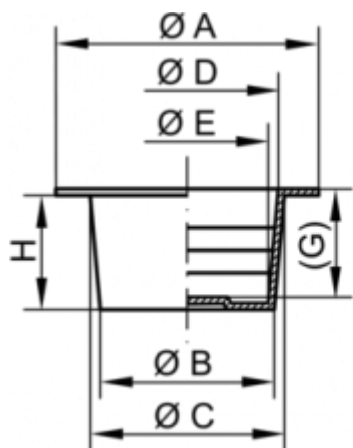

Data Sheet

Article number: 59GPN620U19B

Description: KLEE Universal plugs GPN 620 U 19 B

Measures

A = 39
B = 20.8
C = 23.5
D = 21.8
E = 18.9
G = 16
H = 17